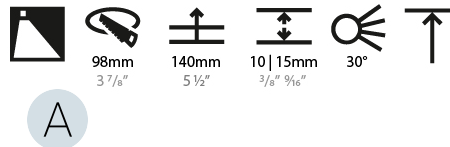

PHYSICAL

Shape: Round
Diameter (mm): 107
Diameter (in): 4 3/16
Height (mm): 118
Height (in): 4 5/8
Ceiling Thickness (mm): 10 / 12.5 / 15
Ceiling Thickness (in): 3/8 or 1/2 or 9/16
Min. Recessing Depth (mm): 140
Min. Recessing Depth (in): 5 1/2
Light Distribution: Adjustable / Asymmetric
Weight (kg): 0.473
Weight (lbs): 1.04
Fixture Finish: SSR / BKV / CWI / CRY / HAB / UFT / ITA / RUA / FTG / MYG / LOD / PUS / FRO / FUP / KIA / POP / BLS / SPG / MEY / GOH / GUM / CHC / COM / ABZ / JAG / OBR / MOS / ROR
Fixture Material: Aluminum Die Cast
Cut-out Measurements: 98mm / 3 7/8"

ELECTRICAL

Lamp Type: LED (Zhaga Standard)
Input Wattage (W): 16.5
Total Output Wattage (W): 14
Dimming: Tri-Mode (Non-Dimming and Phase Dimming (120Vac only) and 0-10V Dimming)
Driver Included: No
Driver Location: Recessed Housing
Driver Type: Constant Current - Universal
Driver Class: Class 2
Housing: See components
Input Voltage (V): 120 - 277
Constant Current (MA): 350

LED

Number of LEDs: 1
Color Temperature (°K): 2700 / 3000 / 3500 / 4000
Max. Delivered Lumen (lm): 1030 / 1070 / 1117 / 1140
Nominal Lumen (lm): 1386 / 1438 / 1511 / 1542
CRI: >90 CRI
Lamp Life (hrs): 50000

OPTICAL

Reflector: 20 / 40 / 60
Adjustability: Fixed

RATINGS AND CERTIFICATIONS

Certified By: Certified for North American Standards
IP rating: IP20

PROJECT
TYPE
SPECIFIER
QUANTITY
DATE