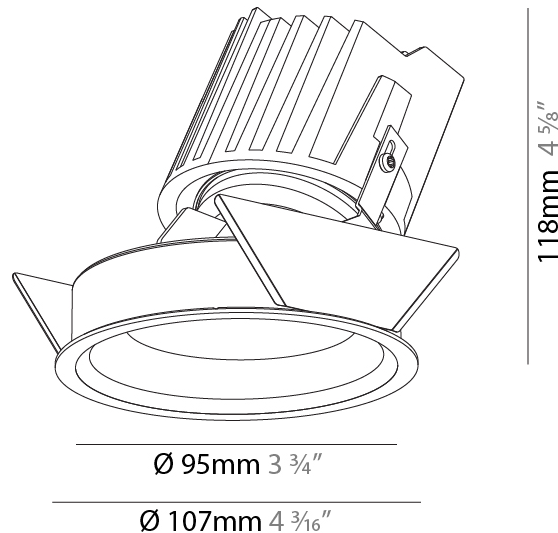

Series: Bioniq
Subseries: Bioniq Round Wallwash
Brand: Prolicht
Division: Architectural
Mounting Type: Recessed
Mounting Location: Ceiling
Subcategory: Wallwash

PHYSICAL

Shape: Round
Diameter (mm): 107
Diameter (in): 4 3/16
Height (mm): 118
Height (in): 4 5/8
Ceiling Thickness (mm): 10 / 12.5 / 15
Ceiling Thickness (in): 3/8 or 1/2 or 9/16
Min. Recessing Depth (mm): 140
Min. Recessing Depth (in): 5 1/2
Light Distribution: Adjustable / Asymmetric
Weight (kg): 0.473
Weight (lbs): 1.04
Fixture Finish: SSR / BKV / CWI / CRY / HAB / UFT / ITA / RUA / FTG / MYG / LOD / PUS / FRO / FUP / KIA / POP / BLS / SPG / MEY / GOH / GUM / CHC / COM / ABZ / JAG / OBR / MOS / ROR
Fixture Material: Aluminum Die Cast
Cut-out Measurements: 98mm / 3 7/8"

ELECTRICAL

Lamp Type: LED (Zhaga Standard)
Input Wattage (W): 16.5
Total Output Wattage (W): 14
Dimming: Tri-Mode (Non-Dimming and Phase Dimming (120Vac only) and 0-10V Dimming)
Driver Included: No
Driver Location: Recessed Housing
Driver Type: Constant Current - Universal
Driver Class: Class 2
Housing: See components
Input Voltage (V): 120 - 277
Constant Current (MA): 500

LED

Number of LEDs: 1
Color Temperature (°K): 2700 / 3000 / 3500 / 4000
Max. Delivered Lumen (lm): 1100 / 1140 / 1196 / 1220
Nominal Lumen (lm): 1386 / 1438 / 1511 / 1542
CRI: >90 CRI
Lamp Life (hrs): 50000

OPTICAL

Reflector: 20 / 40 / 60

RATINGS AND CERTIFICATIONS

Certified By: Certified for North American Standards
IP rating: IP20

	98mm 3 7/8"	140mm 5 1/2"	10 | 15mm 3/8" | 9/16"	30°	
	A