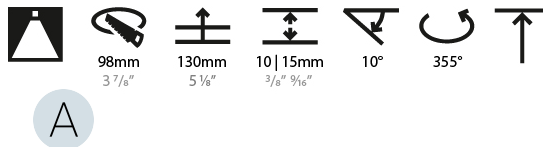

PHYSICAL

Shape: Round
Diameter (mm): 107
Diameter (in): 4 ³/₁₆
Height (mm): 112
Height (in): 4 ⁷/₁₆
Ceiling Thickness (mm): 10 / 12.5 / 15
Ceiling Thickness (in): 3/8 or 1/2 or 9/16
Min. Recessing Depth (mm): 130
Min. Recessing Depth (in): 5 ¹/₈
Light Distribution: Adjustable / Downlight
Weight (kg): 0.465
Weight (lbs): 1.03
Fixture Finish: SSR / BKV / CWI / CRY / HAB / UFT / ITA / RUA / FTG / MYG / LOD / PUS / FRO / FUP / KIA / POP / BLS / SPG / MEY / GOH / GUM / CHC / COM / ABZ / JAG / OBR / MOS / ROR
Fixture Material: Aluminum Die Cast
Cut-out Measurements: 98mm / 3 7/8"

ELECTRICAL

Lamp Type: LED (Zhaga Standard)
Input Wattage (W): 16.5
Total Output Wattage (W): 13
Dimming: Tri-Mode (Non-Dimming and Phase Dimming (120Vac only) and 0-10V Dimming)
Driver Included: No
Driver Location: Recessed Housing
Driver Type: Constant Current - Universal
Driver Class: Class 2
Housing: See components
Input Voltage (V): 120 - 277
Constant Current (MA): 500

LED

Number of LEDs: 1
Color Temperature (°K): 2700 / 3000 / 3500 / 4000
Max. Delivered Lumen (lm): 1130 / 1180 / 1235 / 1260
Nominal Lumen (lm): 1386 / 1438 / 1511 / 1542
CRI: >90 CRI
Lamp Life (hrs): 50000

OPTICAL

Reflector: 20 / 40 / 60
Adjustability: Rotational 355°, Tilt 10°

RATINGS AND CERTIFICATIONS

Certified By: Certified for North American Standards
IP rating: IP54