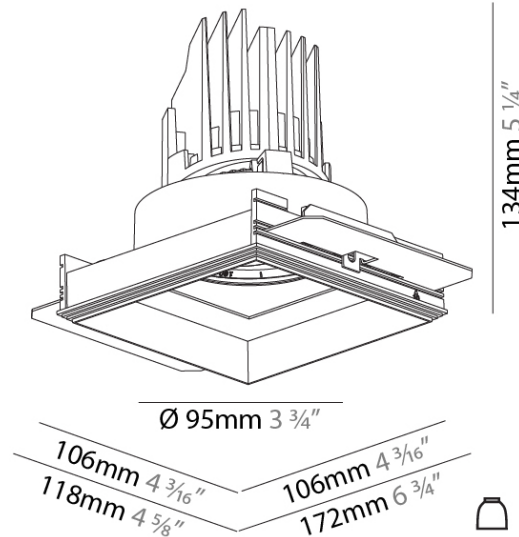

ELECTRICAL

Lamp Type: LED (Zhaga Standard)
Input Wattage (W): 15.5
Total Output Wattage (W): 14.5
Dimming: Tri-Mode (Non-Dimming and Phase Dimming (120Vac only) and 0-10V Dimming)
Driver Included: No
Driver Location: Recessed Housing
Driver Type: Constant Current - Universal
Driver Class: Class 2
Housing: See components
Input Voltage (V): 120 - 277
Constant Current (MA): 500

LED

Number of LEDs: 1
[Color Temperature (°K): 2700 / 3000 / 3500 / 4000](#)
Max. Delivered Lumen (lm): 940 / 980 / 1029 / 1050
Nominal Lumen (lm): 1386 / 1438 / 1511 / 1542
CRI: >90 CRI
Efficiency (%): 87.9 / 88.4 / 87.9
Lamp Life (hrs): 50000
Upon Request: RGB-W Tunable White Special Color Temperature
Special LED

OPTICAL

[Reflector°: 20 / 40 / 60](#)
Adjustability: Rotational 355°; Tilt 30°
Upon Request: Special Beam Angles

RATINGS AND CERTIFICATIONS

Zaneen Inc. © 2024, 10000 88-3382, F 416-247-9319, www.zaneen.com

Available for international specifications by adding "INT" at the end of the existing Model #. For assistance on 'custom' specifications, contact zteam@zaneen.com. In a constant effort to supply the best product, we reserve the right to change specifications or materials without notice. The most recent specification sheets are found at zaneen.com
IP rating: IP20