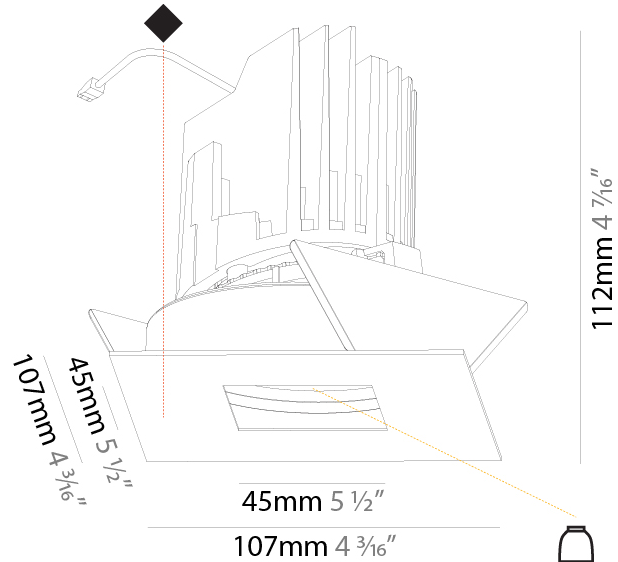

PHYSICAL

Shape: Square
Length (mm): 107
Length (in): 4 ³/₁₆
Width (mm): 107
Width (in): 4 ³/₁₆
Depth (mm): 112
Depth (in): 4 ⁷/₁₆
Ceiling Thickness (mm): 10 / 12.5 / 15
Ceiling Thickness (in): 3/8 or 1/2 or 9/16
Min. Recessing Depth (mm): 130
Min. Recessing Depth (in): 5 ¹/₈
Light Distribution: Adjustable / Downlight
Weight (kg): 0.479
Weight (lbs): 1.06
Fixture Finish: SSR / BKV / CWI / CRY / HAB / UFT / ITA / RUA / FTG / MYG / LOD / PUS / FRO / FUP / KIA / POP / BLS / SPG / MEY / GOH / GUM / CHC / COM / ABZ / JAG / OBR / MOS / ROR
Fixture Material: Aluminum Die Cast
Cut-out Measurements: 98mm / 3 7/8"

ELECTRICAL

Lamp Type: LED (Zhaga Standard)
Input Wattage (W): 16.5
Total Output Wattage (W): 14
Dimming: Tri-Mode (Non-Dimming and Phase Dimming (120Vac only) and 0-10V Dimming)
Driver Included: No
Driver Location: Recessed Housing
Driver Type: Constant Current - Universal
Driver Class: Class 2
Housing: See components
Input Voltage (V): 120 - 277
Constant Current (MA): 500

LED

Number of LEDs: 1
Color Temperature (°K): 2700 / 3000 / 3500 / 4000
Max. Delivered Lumen (lm): 940 / 980 / 1029 / 1050
Nominal Lumen (lm): 1386 / 1438 / 1511 / 1542
CRI: >90 CRI
Lamp Life (hrs): 50000

OPTICAL

Reflector°: 20 / 40 / 60
Adjustability: Rotational 355°; Tilt 30°

RATINGS AND CERTIFICATIONS

Certified By: Certified for North American Standards
IP rating: IP20