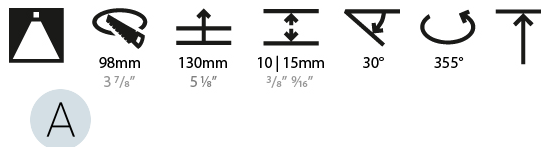

PHYSICAL

Shape: Square
Length (mm): 107
Length (in): 4 ³/₁₆
Width (mm): 107
Width (in): 4 ³/₁₆
Depth (mm): 112
Depth (in): 4 ⁷/₁₆
Ceiling Thickness (mm): 10 / 12.5 / 15
Ceiling Thickness (in): 3/8 or 1/2 or 9/16
Min. Recessing Depth (mm): 130
Min. Recessing Depth (in): 5 ¹/₈
Light Distribution: Adjustable / Downlight
Weight (kg): 0.479
Weight (lbs): 1.06
Fixture Finish: SSR / BKV / CWI / CRY / HAB / UFT / ITA / RUA / FTG / MYG / LOD / PUS / FRO / FUP / KIA / POP / BLS / SPG / MEY / GOH / GUM / CHC / COM / ABZ / JAG / OBR / MOS / ROR
Fixture Material: Aluminum Die Cast
Cut-out Measurements: 98mm / 3 7/8"

ELECTRICAL

Lamp Type: LED (Zhaga Standard)
Input Wattage (W): 16.5
Total Output Wattage (W): 14
Dimming: Tri-Mode (Non-Dimming and Phase Dimming (120Vac only) and 0-10V Dimming)
Driver Included: No
Driver Location: Recessed Housing
Driver Type: Constant Current - Universal
Driver Class: Class 2
Housing: See components
Input Voltage (V): 120 - 277
Constant Current (MA): 500

LED

Number of LEDs: 1
Color Temperature (°K): 2700 / 3000 / 3500 / 4000
Max. Delivered Lumen (lm): 940 / 980 / 1029 / 1050
Nominal Lumen (lm): 1386 / 1438 / 1511 / 1542
CRI: >90 CRI
Lamp Life (hrs): 50000

OPTICAL

Reflector°: 20 / 40 / 60
Adjustability: Rotational 355°; Tilt 30°

RATINGS AND CERTIFICATIONS

Certified By: Certified for North American Standards
IP rating: IP20