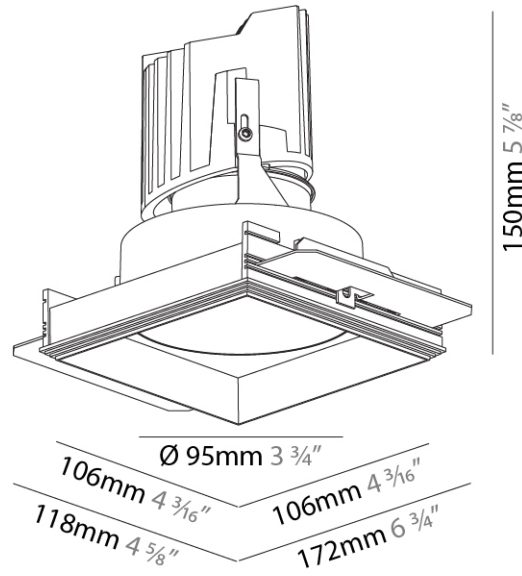

PHYSICAL

Shape: Square
Diameter (mm): 95
Diameter (in): 3 3/4
Length (mm): 106
Length (in): 4 3/16
Width (mm): 106
Width (in): 4 3/16
Depth (mm): 150
Depth (in): 5 7/8

Ceiling Thickness (mm): 10 / 12.5 / 15 / 25
Ceiling Thickness (in): 3/8 or 1/2 or 9/16 or 1

Min. Recessing Depth (mm): 170
Min. Recessing Depth (in): 6 11/16
Light Distribution: Downlight

Weight (kg): 0.705
Weight (lbs): 1.55

Fixture Finish: SSR / BKV / CWI / CRY / HAB / UFT / ITA / RUA / FTG / MYG / LOD / PUS / FRO / FUP / KIA / POP / BLS / SPG / MEY / GOH / GUM / CHC / COM / ABZ / JAG / OBR / MOS / ROR

Fixture Material: Aluminum Die Cast
Cut-out Measurements: 120mm / 4 3/4" x 120mm / 4 3/4"
Upon Request: Unique Ceiling Thickness

ELECTRICAL

Lamp Type: LED (Zhaga Standard)
Input Wattage (W): 15.5
Total Output Wattage (W): 14.5
Dimming: Tri-Mode (Non-Dimming and Phase Dimming (120Vac only) and 0-10V Dimming)

Driver Included: No
Driver Location: Recessed Housing
Driver Type: Constant Current - Universal
Driver Class: Class 2
Housing: See components
Input Voltage (V): 120 - 277
Constant Current (MA): 500

LED

Number of LEDs: 1
Color Temperature (°K): 2700 / 3000 / 3500 / 4000
Max. Delivered Lumen (lm): 940 / 980 / 1029 / 1050
Nominal Lumen (lm): 1386 / 1438 / 1511 / 1542
CRI: >90 CRI
Efficiency (%): 87.9 / 88.4 / 87.9
Lamp Life (hrs): 50000

Upon Request: RGB-W Tunable White Special Color Temperature Special LED

OPTICAL

Reflector°: 20 / 40 / 60
Upon Request: Special Beam Angles

RATINGS AND CERTIFICATIONS
© 2024 Zaneen Lighting, Inc. 1-800-338-3382, F 416-247-9319, www.zaneen.com

Available for international specifications by adding 'INT' at the end of the existing Model #. For assistance on 'custom' specifications, contact zteam@zaneen.com.
In a constant effort to supply the best product, we reserve the right to change specifications or materials without notice. The most recent specification sheets are found at zaneen.com
IP rating: IP20